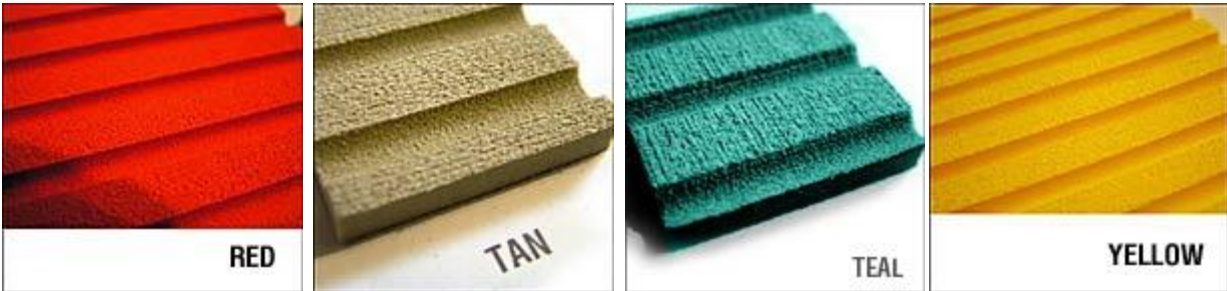

Hydro-Turf Mat Colors

WHITE

BLACK GRAY

GRAY BLACK

BLACK LIME GREEN

BLACK PINK

BLACK RED

BLACK ROYAL

BLACK WHITE

TEAK BLACK

GRANITE

BLACK MARBLE

PURPLE MARBLE

ROYAL MARBLE

SNOW CAMO

BLUE CAMO